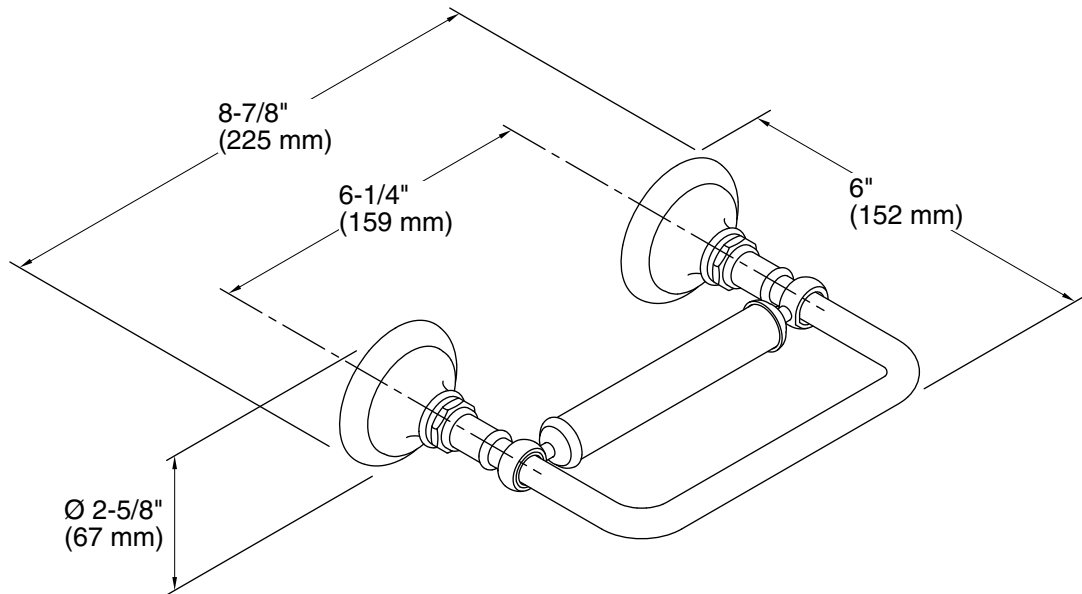

Technical Information

All product dimensions are nominal.

Material: Metal

Notes

Install this product according to the installation guide.

CAUTION: Risk of personal injury. Do not install these products in any area where they are likely to be used inadvertently as a grab bar or support bar. These products are not designed or intended for use as a grab bar or support bar.